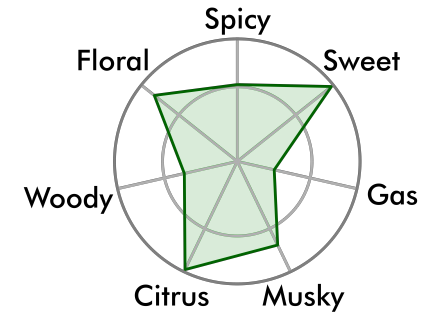

Durban Lemonade

LOT #: 008835

ANALYZED ON: 2023-11-01

DURBAN LEMONADE

ABSTRAX
METABOLITE FINGERPRINT

Product Type: Hemp Terpenes

Mood Orientation: Indica-dominant Hybrid

Total Aroma Concentration: 100%

FLAVOR

EFFECTS

MAJOR TERPENES

AROMA MAP

AROMA COMPOUNDS

Total aroma compounds detected.

Abstrax
LABS

CANNABIS PRODUCT DATASHEET
License # CDPH-10002333