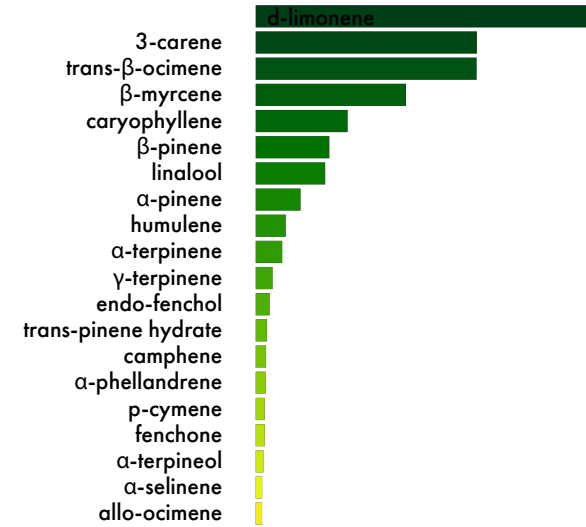

Durban Lemonade

LOT #: 008835

ANALYZED ON: 2023-11-01

DURBAN LEMONADE

ABSTRAX
METABOLITE FINGERPRINT

Product Type: Hemp Terpenes

Mood Orientation: Indica-dominant Hybrid

Total Aroma Concentration: 100%

FLAVOR

EFFECTS

MAJOR TERPENES

AROMA MAP

AROMA COMPOUNDS

Total aroma compounds detected.

Abstrax
LABS

CANNABIS PRODUCT DATASHEET
License # CDPH-10002333

Durban Lemonade Hemp Terpenes

ABSTRAX
METABOLITE FINGERPRINT

DISCOVERY

Pioneering Green Frontier
New Compound Discovery

RESEARCH

Advanced Aroma Mapping
3D Metabolite Fingerprint™

EXTRACTION

Extraction Optimization
Product Development