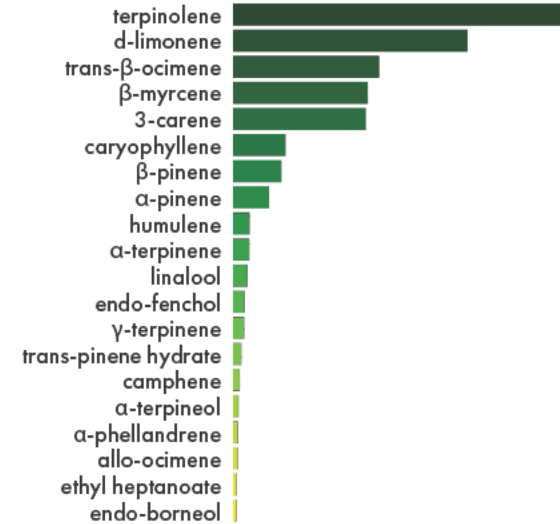

Legendary Platinum

LOT #: 008557

ANALYZED ON: 2023-10-04

LEGENDARY PLATINUM

ABSTRAX
METABOLITE FINGERPRINT

Product Type: Hemp terpenes

Mood Orientation: Sativa

Total Aroma Concentration: 100%

FLAVOR

EFFECTS

MAJOR TERPENES

AROMA MAP

AROMA COMPOUNDS

Total aroma compounds detected.