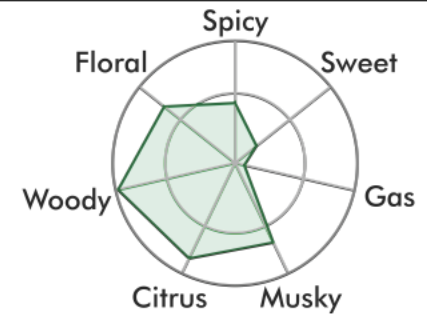

Legendary Platinum

LOT #: 008557

ANALYZED ON: 2023-10-04

LEGENDARY PLATINUM

ABSTRAX
METABOLITE FINGERPRINT

Product Type: Hemp terpenes

Mood Orientation: Sativa

Total Aroma Concentration: 100%

FLAVOR

EFFECTS

MAJOR TERPENES

AROMA MAP

AROMA COMPOUNDS

Total aroma compounds detected.