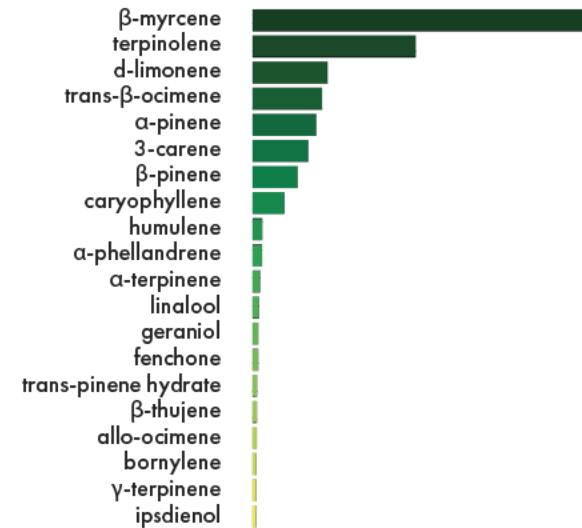

TRAINWRECK

LOT #: TOG103

ANALYZED ON: 2023-06-16

TRAINWRECK

ABSTRAX METABOLITE FINGERPRINT

Product Type: Hemp

Mood Orientation: Indica

Total Aroma Concentration: 100%

FLAVOR

EFFECTS

MAJOR TERPENES

AROMA MAP

AROMA COMPOUNDS

Total aroma compounds detected.