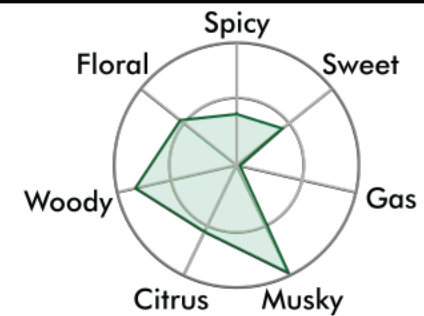

TRAINWRECK

LOT #: TOG103

ANALYZED ON: 2023-06-16

TRAINWRECK

ABSTRAX METABOLITE FINGERPRINT

Product Type: Hemp

Mood Orientation: Indica

Total Aroma Concentration: 100%

FLAVOR

EFFECTS

MAJOR TERPENES

AROMA MAP

AROMA COMPOUNDS

Total aroma compounds detected.